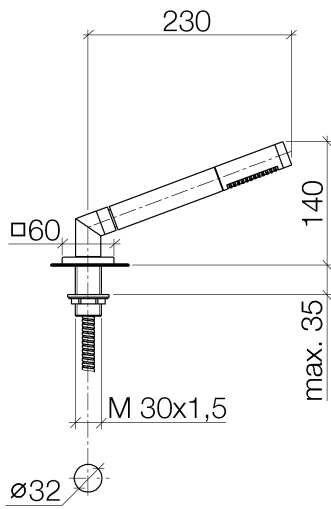

27 702 980

Fits: IMO, MEM, CL.1, CYO

- COMPACT RAIN, max. flow rate 6.8 l/min (at 3 bar)
- with anti-scale system
- rosette 60 x 60 mm
- hole diameter 32 mm
- metal shower hose 2250mm with integrated anti-twist protection

Two-piece design allows hose to later be changed without dismantling the fitting.

Intrinsic protection against back flow.

	Brushed Dark Platinum	27 702 980-99
	Chrome	27 702 980-00
	Brushed Platinum	27 702 980-06
	Platinum	27 702 980-08
	Dark Chrome	27 702 980-19
	Brushed Durabronze (23kt Gold)	27 702 980-28
	Matte Black	27 702 980-33
	Brushed Champagne (22kt Gold)	27 702 980-46
	Champagne (22kt Gold)	27 702 980-47
	Brushed Chrome	27 702 980-93

27 702 980

Flow rate chart

Certificates

Belgaqua_21-383- 27_8. WRAS_2209005. IAPMO_4976 (4).

27 702 980

Parts for other finishes can be found here: [Chrome](#)

Spare parts list

No.	Item Number	Name	Quantity used	Delivery time
1	90 12 11 140 30-99	shower	1	30
2	04 24 04 287 00-99	nipple	1	30
3	90 14 20 002 00 90	seal	1	2
4	28 322 970-99	Metal shower hose 1/2" x 3/8" x 1750 mm - Brushed Dark Platinum	1	2
5	90 18 40 085 00 90	sleeve	1	2
6	09 27 68 003-99	rosette	1	30
7	09 30 01 090-07	sleeve	1	30
8	04 23 10 032 46 90	fixing set	1	2
9	09 30 11 060 90	disc	1	2
10	12 505 970 90	High pressure hose 1/2" x 3/8" x 500 mm -	1	2
11	90 24 03 168 00 90	nipple	1	2
12	04 24 04 187 00-99	nipple	1	-