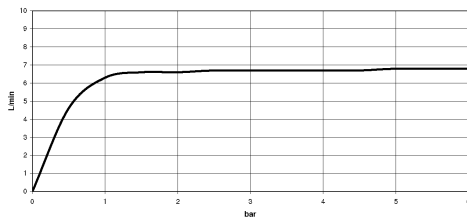

27 702 980

Fits: IMO, MEM, CL.1, CYO

- COMPACT RAIN, max. flow rate 6.8 l/min (at 3 bar)
- with anti-scale system
- rosette 60 x 60 mm
- hole diameter 32 mm
- metal shower hose 2250mm with integrated anti-twist protection

Two-piece design allows hose to later be changed without dismantling the fitting.

Intrinsic protection against back flow.

	Brushed Dark Platinum	27 702 980-99
	Chrome	27 702 980-00
	Brushed Platinum	27 702 980-06
	Platinum	27 702 980-08
	Dark Chrome	27 702 980-19
	Brushed Durabronze (23kt Gold)	27 702 980-28
	Matte Black	27 702 980-33
	Brushed Champagne (22kt Gold)	27 702 980-46
	Champagne (22kt Gold)	27 702 980-47
	Brushed Chrome	27 702 980-93

27 702 980

Flow rate chart

Certificates

Belgaqua_21-383- 27_8. WRAS_2209005. IAPMO_4976 (4).

27 702 980

Parts for other finishes can be found here: [Chrome](#)

Spare parts list

No.	Item Number	Name	Quantity used	Delivery time
1	90 12 11 140 30-99	shower	1	30
2	04 24 04 287 00-99	nipple	1	30
3	90 14 20 002 00 90	seal	1	2
4	28 322 970-99	Metal shower hose 1/2" x 3/8" x 1750 mm - Brushed Dark Platinum	1	2
5	90 18 40 085 00 90	sleeve	1	2
6	09 27 68 003-99	rosette	1	30
7	09 30 01 090-07	sleeve	1	30
8	04 23 10 032 46 90	fixing set	1	2
9	09 30 11 060 90	disc	1	2
10	12 505 970 90	High pressure hose 1/2" x 3/8" x 500 mm -	1	2
11	90 24 03 168 00 90	nipple	1	2
12	04 24 04 187 00-99	nipple	1	-