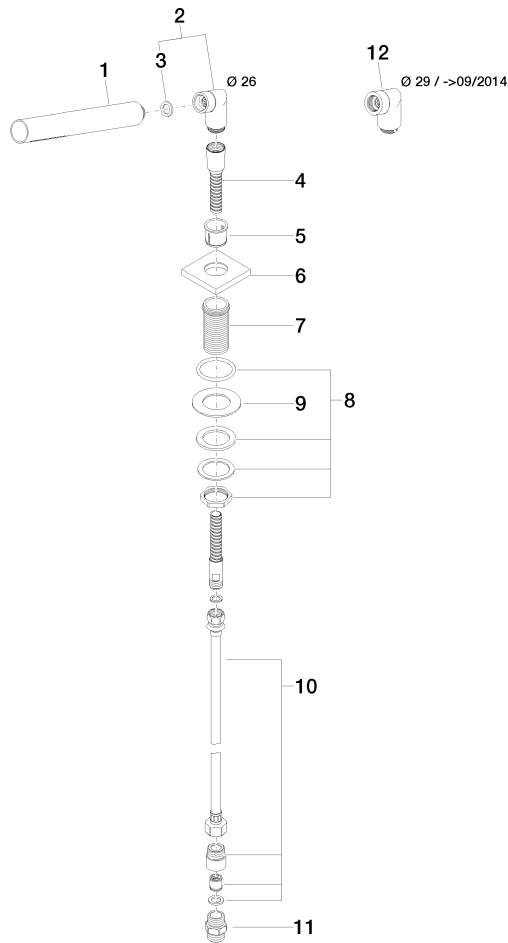

27 702 980

Fits: IMO, MEM, CL.1, CYO

- COMPACT RAIN, max. flow rate 6.8 l/min (at 3 bar)
- with anti-scale system
- rosette 60 x 60 mm
- hole diameter 32 mm
- metal shower hose 2250mm with integrated anti-twist protection

Two-piece design allows hose to later be changed without dismantling the fitting.

Intrinsic protection against back flow.

	Brushed Dark Platinum	27 702 980-99
	Chrome	27 702 980-00
	Brushed Platinum	27 702 980-06
	Platinum	27 702 980-08
	Dark Chrome	27 702 980-19
	Brushed Durabronze (23kt Gold)	27 702 980-28
	Matte Black	27 702 980-33
	Brushed Champagne (22kt Gold)	27 702 980-46
	Champagne (22kt Gold)	27 702 980-47
	Brushed Chrome	27 702 980-93

27 702 980

Flow rate chart

Certificates

Belgaqua_21-383- 27_8. WRAS_2209005. IAPMO_4976 (4).

27 702 980

Parts for other finishes can be found here: [Chrome](#)

Spare parts list

No.	Item Number	Name	Quantity used	Delivery time
1	90 12 11 140 30-99	shower	1	30
2	04 24 04 287 00-99	nipple	1	30
3	90 14 20 002 00 90	seal	1	2
4	28 322 970-99	Metal shower hose 1/2" x 3/8" x 1750 mm - Brushed Dark Platinum	1	2
5	90 18 40 085 00 90	sleeve	1	2
6	09 27 68 003-99	rosette	1	30
7	09 30 01 090-07	sleeve	1	30
8	04 23 10 032 46 90	fixing set	1	2
9	09 30 11 060 90	disc	1	2
10	12 505 970 90	High pressure hose 1/2" x 3/8" x 500 mm -	1	2
11	90 24 03 168 00 90	nipple	1	2
12	04 24 04 187 00-99	nipple	1	-